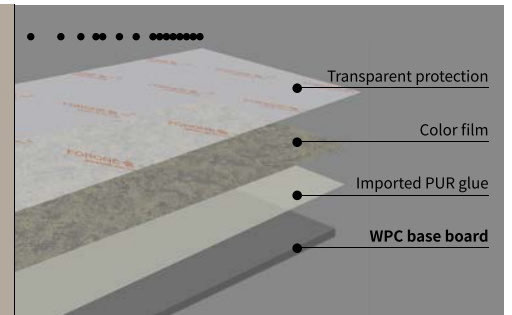

Best Selling

• • •

Can Replace

Wall Cloth Marble Stone Stainless Steel Paint Laminate Wood Veneer Leather Artistic Paint Latex Paint.....

Durable

Life Span 30 Years

Suitable For DIY

Save Time, Effort and Money

Excellent Quality film+
High density base board+ Best technique

BPC SPC WPC

Easy Install
 Improve your quality space in 24 hours

Standard wall panel thickness: 5mm, 8mm
 Custom cabinet board thickness: 15mm, 18mm