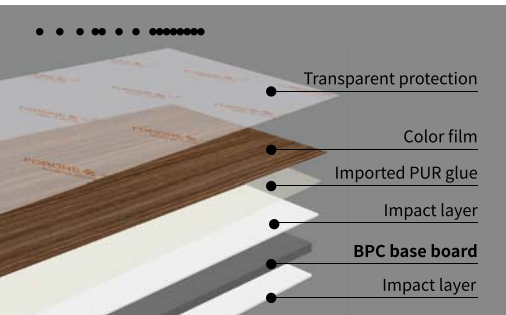

Best Selling

• • •

Can Replace

Wall Cloth Marble Stone Stainless Steel Paint Laminate Wood Veneer Leather Artistic Paint Latex Paint.....

Durable

Life Span 30 Years

Suitable For DIY

Save Time, Effort and Money

Excellent Quality film+
High density base board+ Best technique

BPC SPC WPC

Easy Install
 Improve your quality space in 24 hours

Standard wall panel thickness: 5mm, 8mm
 Custom cabinet board thickness: 15mm, 18mm