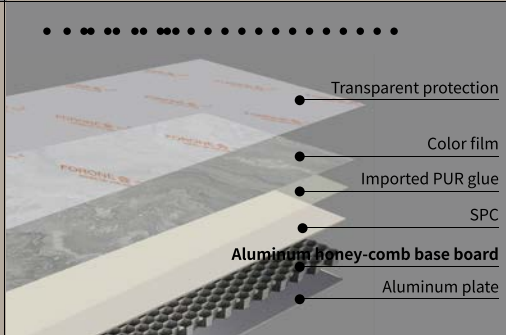

Best Selling

• • •

Can Replace

Wall Cloth Marble Stone Stainless Steel Paint Laminate Wood Veneer Leather Artistic Paint Latex Paint.....

Durable

Life Span 30 Years

Suitable For DIY

Save Time, Effort and Money

Excellent Quality film+
High density base board+ Best technique

BPC SPC WPC

Easy Install
 Improve your quality space in 24 hours

Standard wall panel thickness: 5mm, 8mm
 Custom cabinet board thickness: 15mm, 18mm